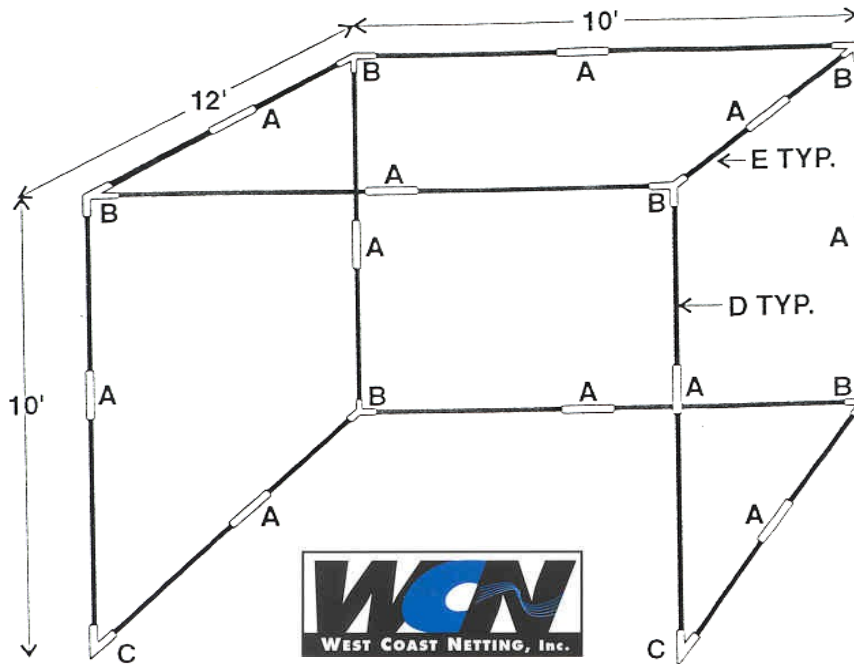

PORTABLE GOLF CAGE GC-1

PARTS LIST

YES NO

	YES	NO
A - 11 ea. couplers		
B - 6 ea. 3 way corner braces		
C - 2 ea. "L" corner braces		
D - 22 ea. 5 ft. pieces of 1" steel		
E - 1 ea. 10'H x 10'W x 10'D golf net 6 ea. x-braces w/ s- hooks 1 ea. driving target 18 ea. Velcro straps		
F - 1 ea. chipping mat w/ rubber tee		
G - 6 ea. anchor stakes		
H - 1 ea. assembly video		
I - 1 ea. written assembly instructions		
J - 1 ea. warrantee card		