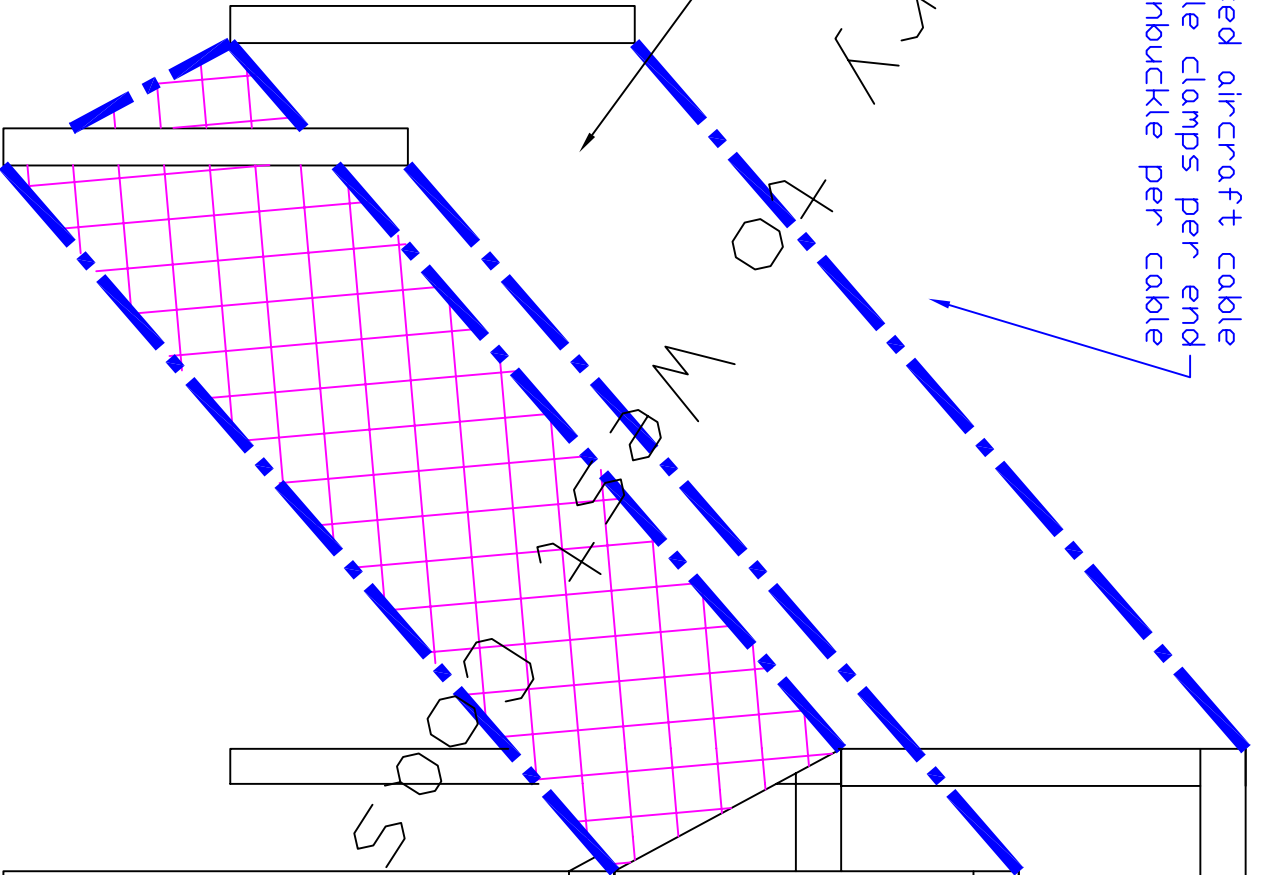

1/4" coated aircraft cable
w/ three cable clamps per end
and one turnbuckle per cable

PROPRIETARY

#96 treated sidewall
netting is laced
from top cable to
bottom cable for
extra safety.

Typical Cable Setup

Eyebolt

Turnbuckle

3 Cable Clamps

1/4" cable

West Coast
Netting

WEST COAST NETTING

SCALE: No Scale
DATE: Climbing Net

Typical Assembly

1

DESIGNED BY:
J. Koch