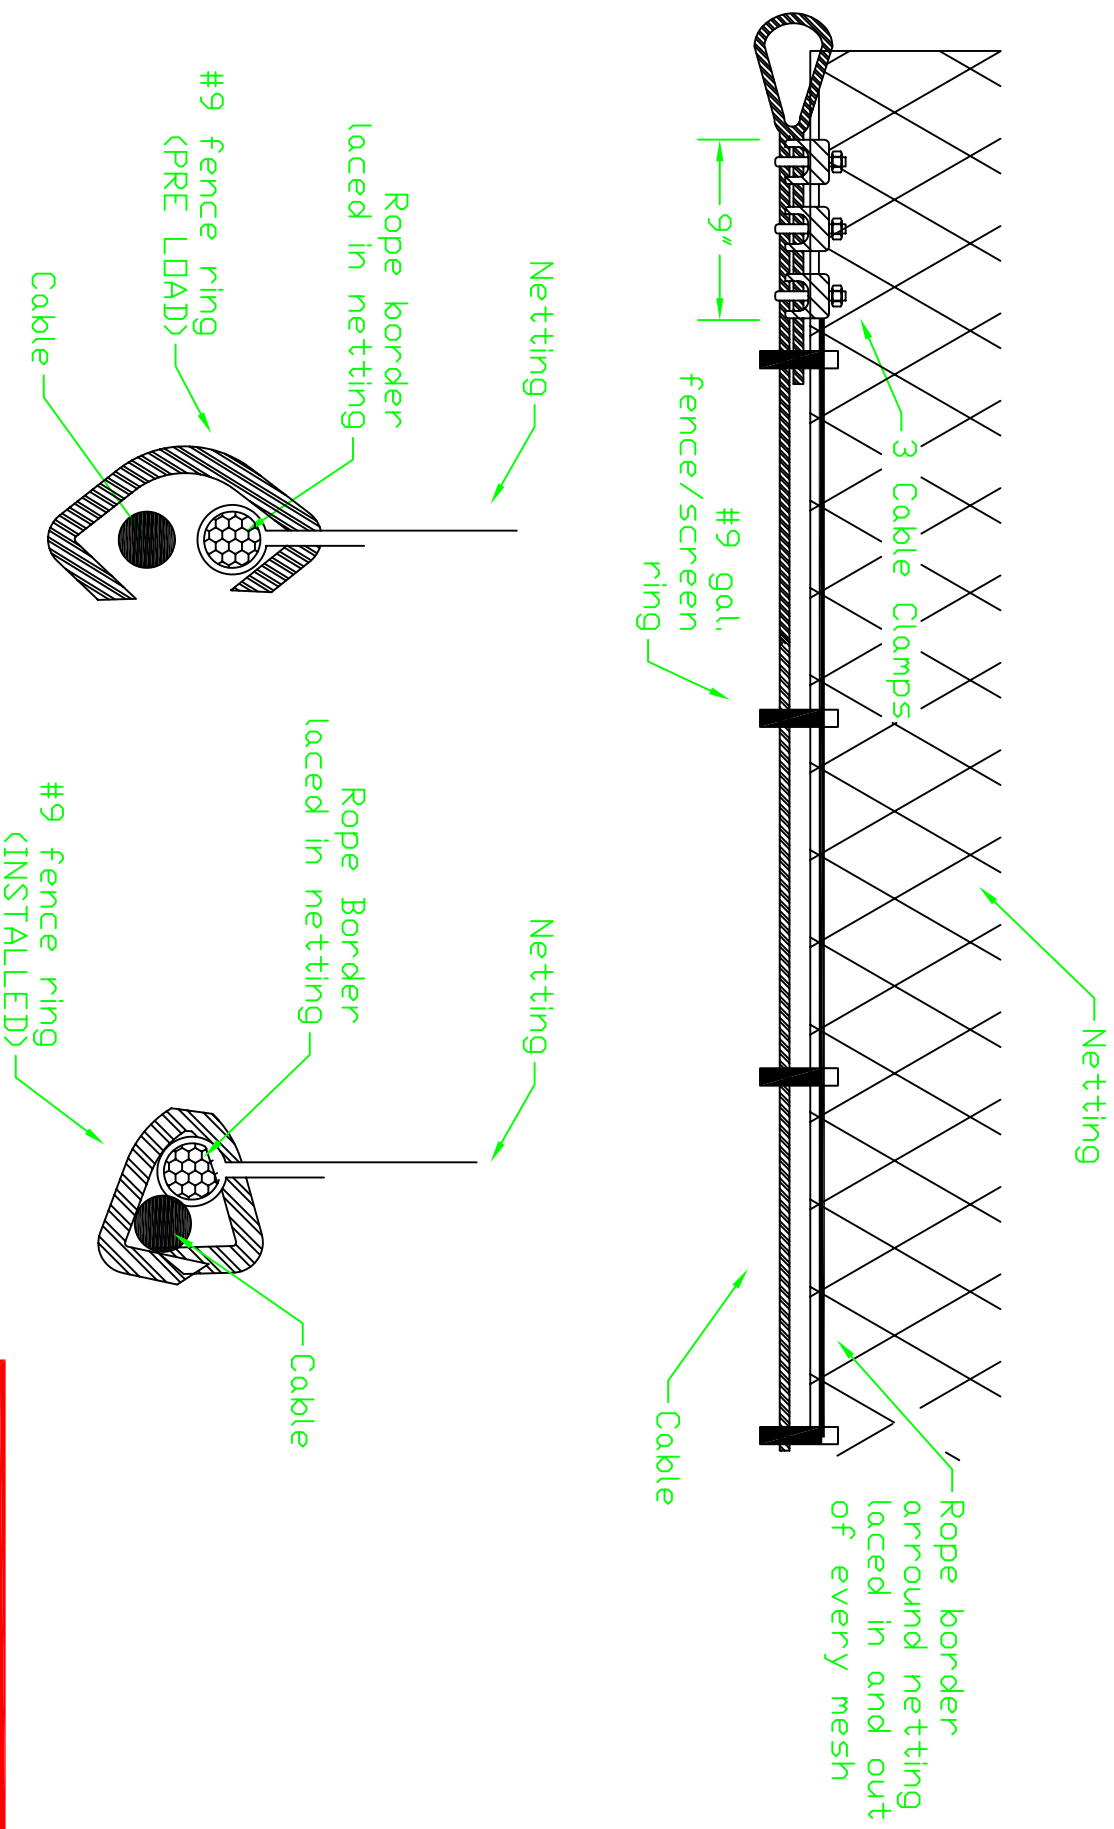

Poly rope in netting is attached to the cable with a #9 fence ring

WEST COAST NETTING

SCALE: No. Scale
 DATE: 5/12/97
 DRAWN BY: J. Koch