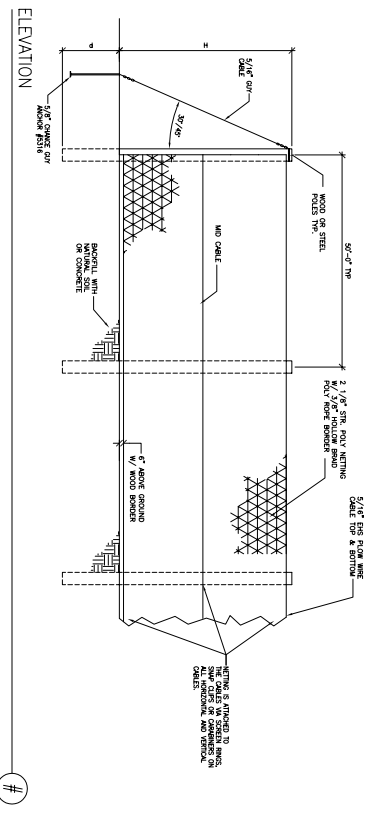

POLE CONNECTION DETAILS #

CABLE CONNECTION DETAILS #

MID SPAN POLE #

DETAIL #

ELEVATION #

West Coast Netting

800-854-5741