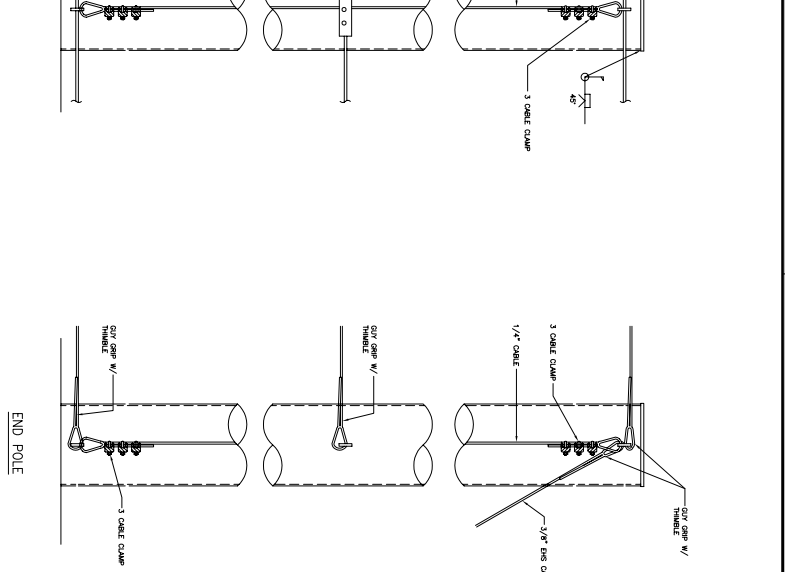

POLE CONNECTION DETAILS #

CABLE CONNECTION DETAILS #

MID SPAN POLE #

DETAIL #

ELEVATION #

West Coast Netting

800-854-5741