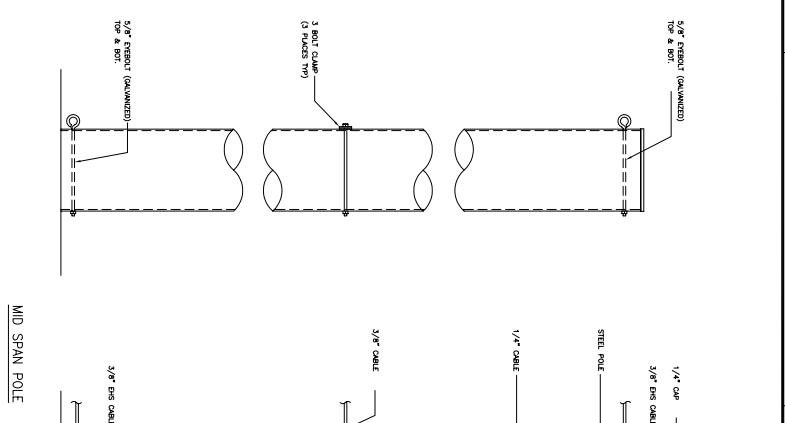

POLE CONNECTION DETAILS #

CABLE CONNECTION DETAILS #

MID SPAN POLE #

DETAIL #

ELEVATION #

West Coast Netting

800-854-5741