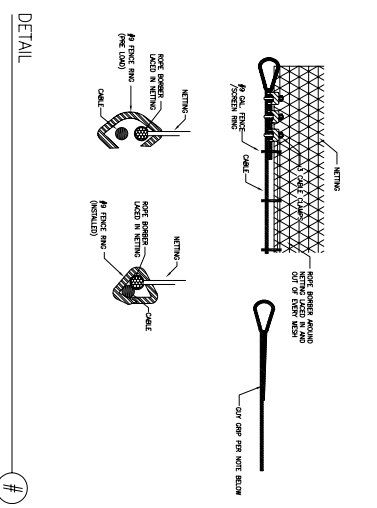

POLE CONNECTION DETAILS #

CABLE CONNECTION DETAILS #

MID SPAN POLE #

DETAIL #

ELEVATION #

West Coast Netting

800-854-5741